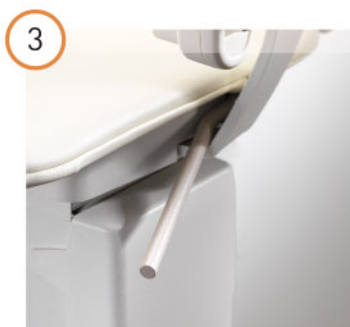

4. Arm isolation

This safety system prevents your Siena from moving until the armrest nearest the bottom of the stairs is fully lowered.

Using your Siena is very easy. The simple, light-touch controls are right at your fingertips.